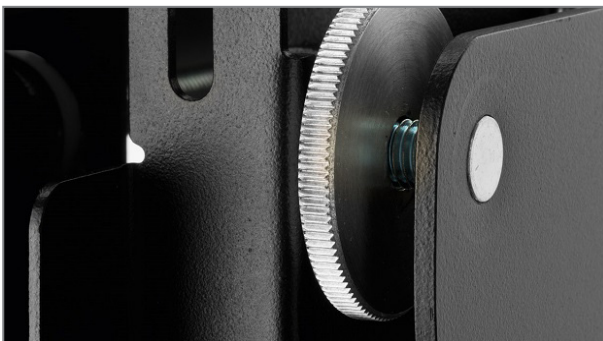

VWH-1 Small

Video wall mount

The VWH-1 Small is a full service video wall full service video wall mount with pop-out function.

The mount is suitable for screens from 32 - 40" | 81 - 102 cm to create a video-wall - especially for seamless displays.

The screen can be mounted in either landscape or portrait orientation.

The VESA mount supports the standards VESA 100 x 100 mm and VESA 200 x 200 mm.

The modular design allows unlimited configurations.

Item no.: 1511

The stable mechanism allows a variable wall distance from min. 87 mm to max. 267 mm.

The pop-out mechanism ensures optimal service accessibility.

The mount has a level adjustment for depth and height and the possibility of moving the screen to the right and left, which enables perfect alignment.

The maximum load is 20 kg.

fine adjustment, no tools needed

pop-out system for optimal service access

VWH-1 Small

Video wall mount

Item no.: 1511

- for screens from 32 - 40" | 81 - 102 cm
- landscape | portrait
- VESA 100 x 100 mm | VESA 200 x 200 mm
- distance to wall 87 mm min. - 267 mm max.
- levelling - depth, height and the possibility to move the screen sideways right and left
- pop-out system for optimal service access
- stabile crossbars
- unlimited video wall configuration extendable in height and width
- 20 kg load, max.
- ***Important!*** The standard version is ***not*** suitable for touch applications.