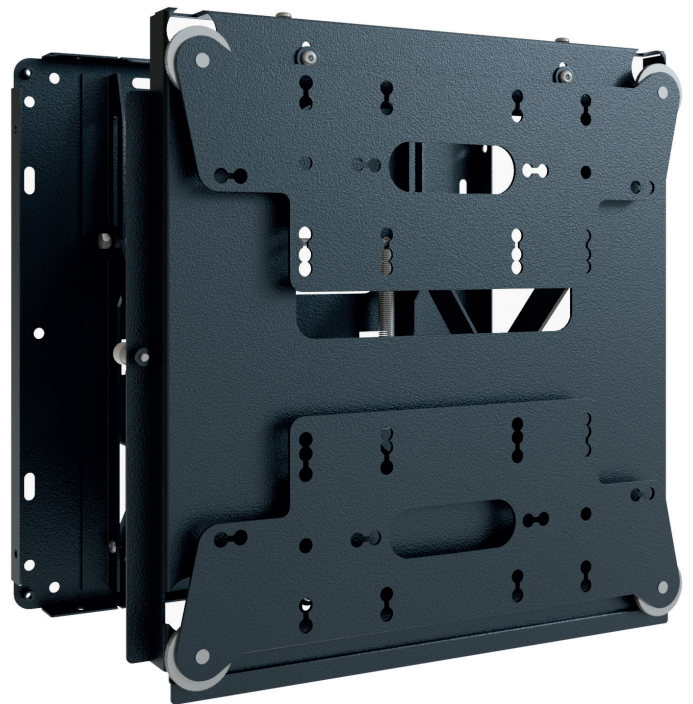

VWH-1 Small

Video wall mount

The VWH-1 Small is a full service video wall full service video wall mount with pop-out function.

The mount is suitable for screens from 32 - 40" | 81 - 102 cm to create a video-wall - especially for seamless displays.

The screen can be mounted in either landscape or portrait orientation.

The VESA mount supports the standards VESA 100 x 100 mm and VESA 200 x 200 mm.

The modular design allows unlimited configurations.

Item no.: 1511

The stable mechanism allows a variable wall distance from min. 87 mm to max. 267 mm.

The pop-out mechanism ensures optimal service accessibility.

The mount has a level adjustment for depth and height and the possibility of moving the screen to the right and left, which enables perfect alignment.

The maximum load is 20 kg.

fine adjustment, no tools needed

pop-out system for optimal service access

VWH-1 Small

Video wall mount

Item no.: 1511

- for screens from 32 - 40" | 81 - 102 cm
- landscape | portrait
- VESA 100 x 100 mm | VESA 200 x 200 mm
- distance to wall 87 mm min. - 267 mm max.
- levelling - depth, height and the possibility to move the screen sideways right and left
- pop-out system for optimal service access
- stabile crossbars
- unlimited video wall configuration extendable in height and width
- 20 kg load, max.
- ***Important!*** The standard version is ***not*** suitable for touch applications.