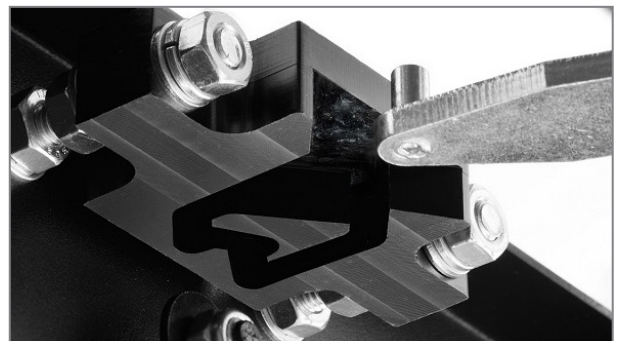

VWH-1 Small

Video wall mount

The VWH-1 Small is a full service video wall full service video wall mount with pop-out function.

The mount is suitable for screens from 32 - 40" | 81 - 102 cm to create a video-wall - especially for seamless displays.

The screen can be mounted in either landscape or portrait orientation.

The VESA mount supports the standards VESA 100 x 100 mm and VESA 200 x 200 mm.

The modular design allows unlimited configurations.

Item no.: 1511

The stable mechanism allows a variable wall distance from min. 87 mm to max. 267 mm.

The pop-out mechanism ensures optimal service accessibility.

The mount has a level adjustment for depth and height and the possibility of moving the screen to the right and left, which enables perfect alignment.

The maximum load is 20 kg.

fine adjustment, no tools needed

pop-out system for optimal service access

VWH-1 Small

Video wall mount

Item no.: 1511

- for screens from 32 - 40" | 81 - 102 cm
- landscape | portrait
- VESA 100 x 100 mm | VESA 200 x 200 mm
- distance to wall 87 mm min. - 267 mm max.
- levelling - depth, height and the possibility to move the screen sideways right and left
- pop-out system for optimal service access
- stabile crossbars
- unlimited video wall configuration extendable in height and width
- 20 kg load, max.
- ***Important!*** The standard version is ***not*** suitable for touch applications.